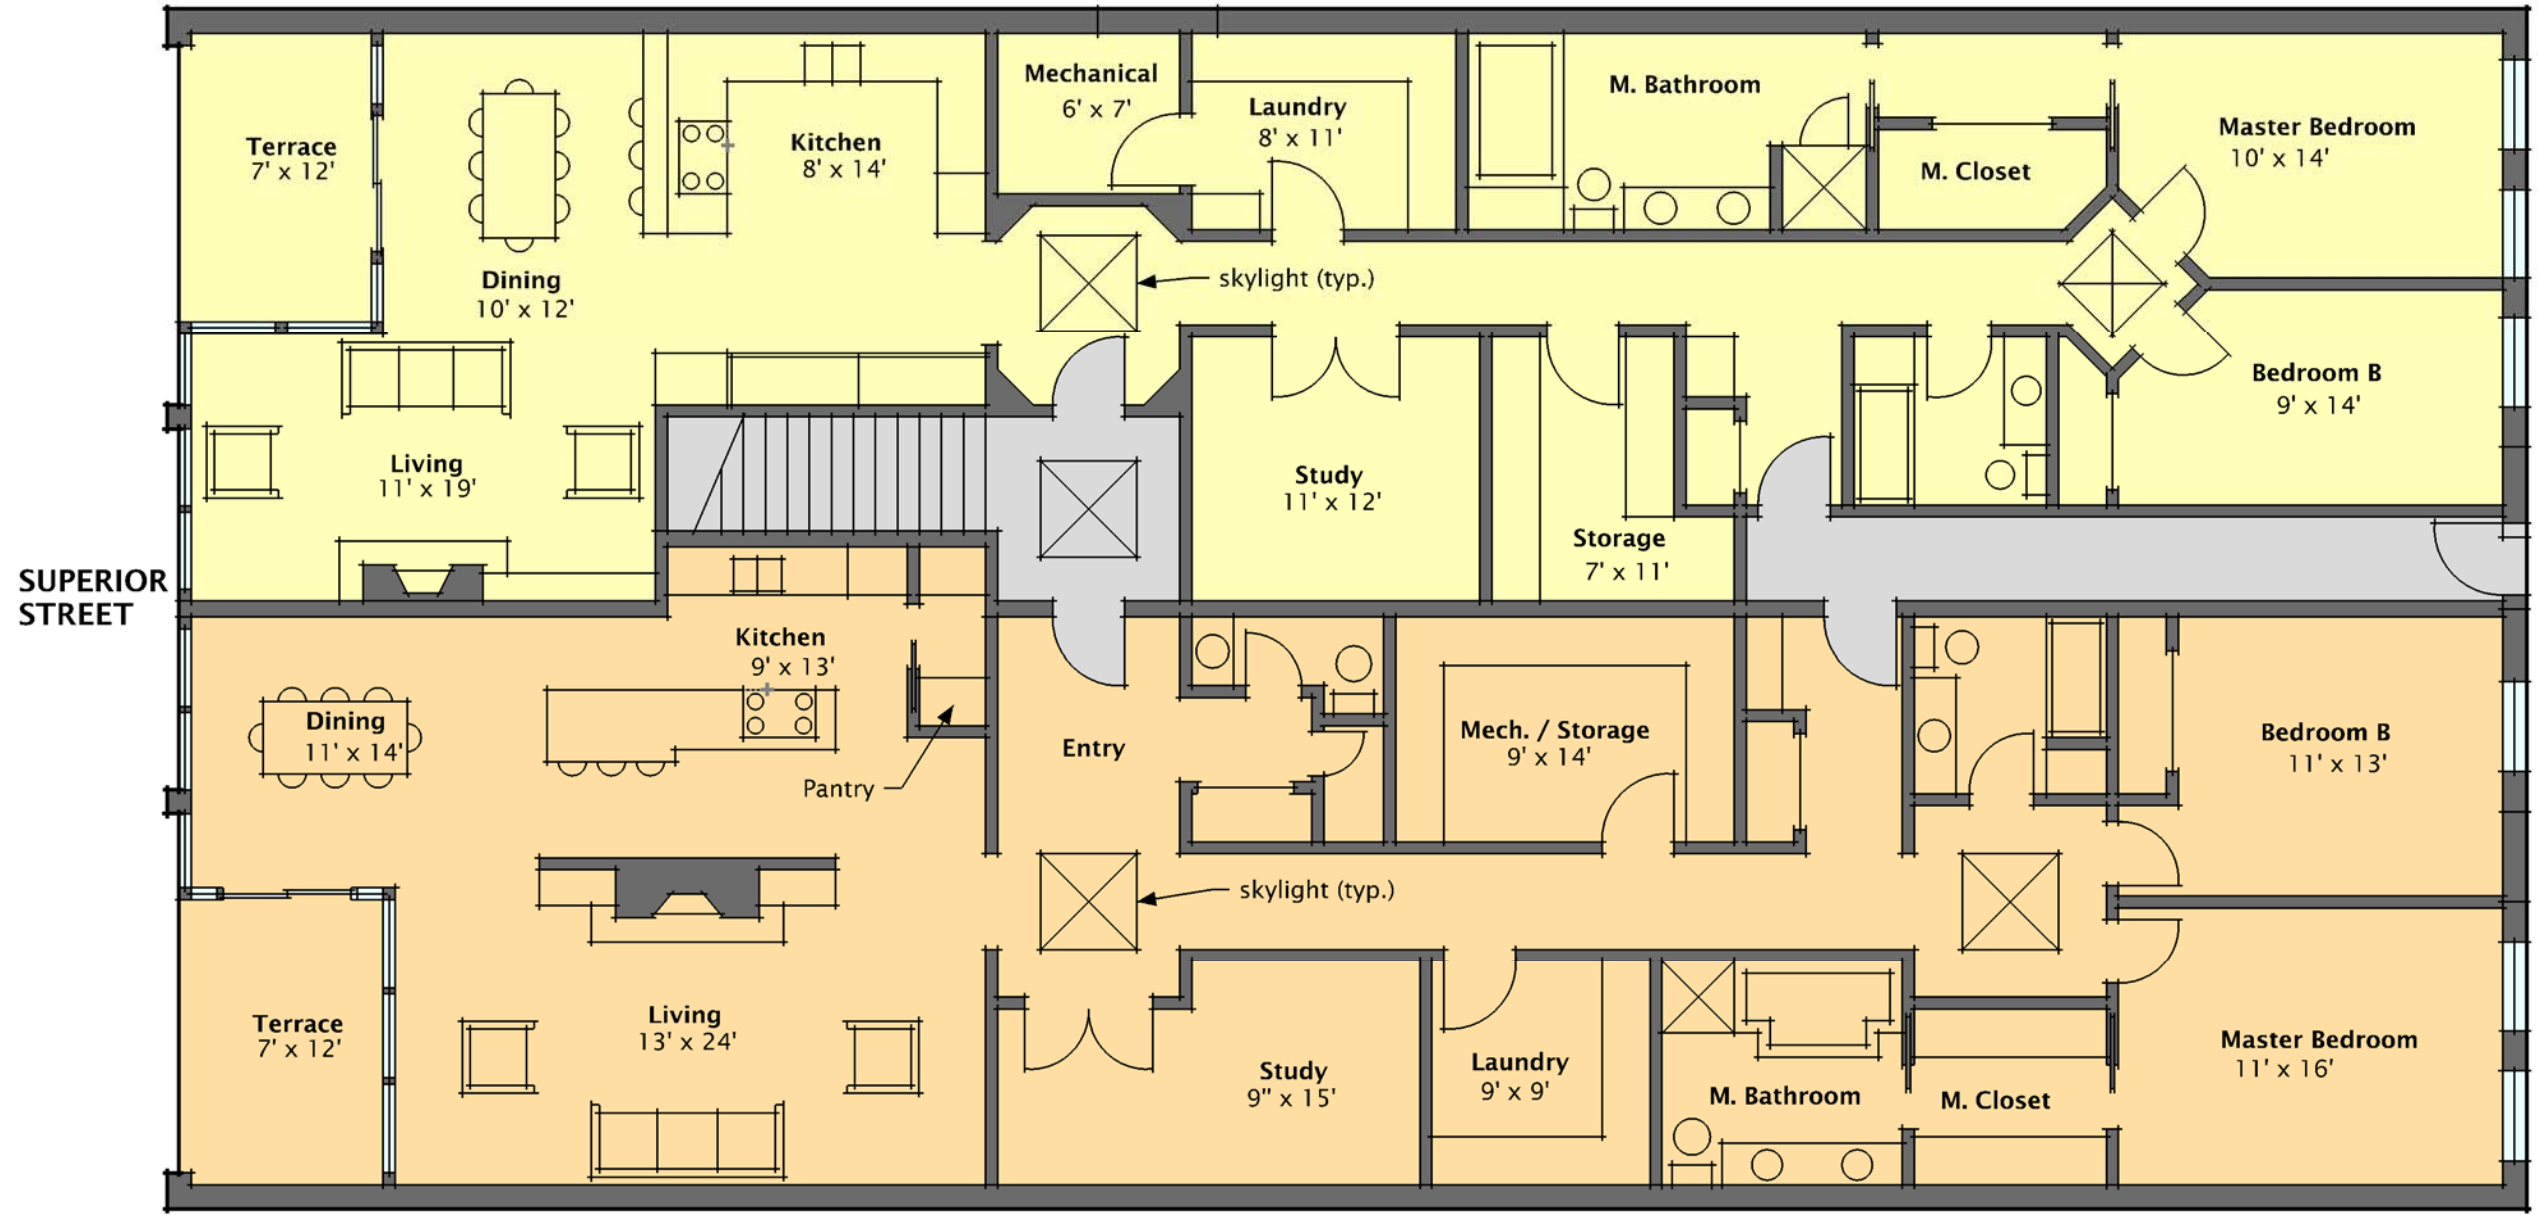

UNIT B
2,000 square feet

Conceptual Unit Layouts

UNIT A
2,200 square feet

McDougal Building Condominiums
Vonjaro Company, Duluth, MN

12june06

Wagner Zaun
Architecture